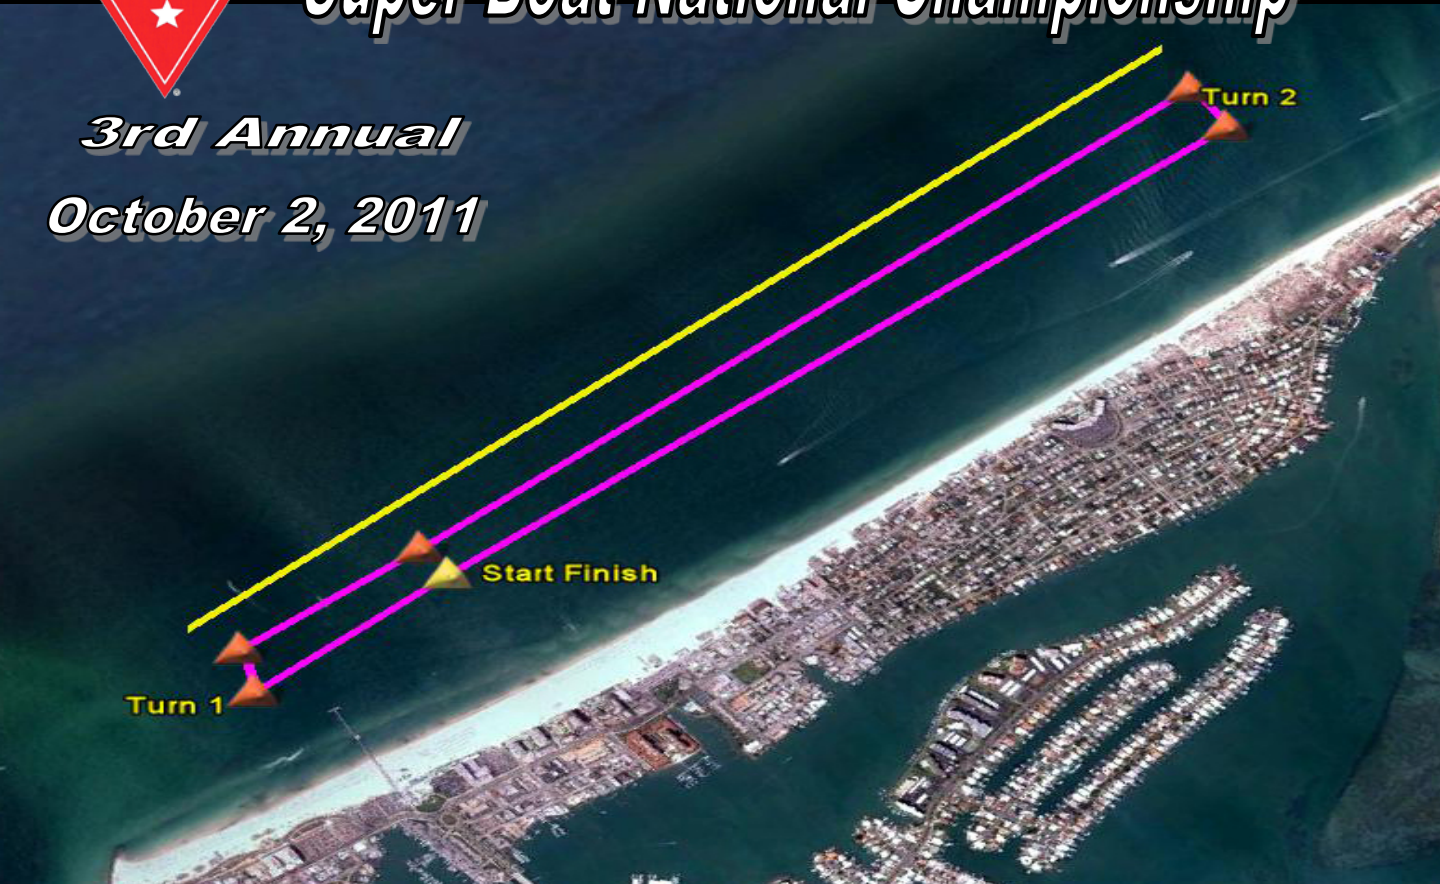

Clearwater

Super Boat National Championship

3rd Annual
October 2, 2011

COORDINATES

START/FINISH	N 27°58.960	W 82°50.049
TURN 1	N 27°58.639 N 27°58.602	W 82°50.135 W 82°50.045
MARK OF THE COURSE	N 27°58.962	W 82°50.124
TURN 2	N 28°00.432 N 28°00.446	W 82°50.021 W 82°50.132
Safety Zone	N 28°00.469 N 27°58.602	W 82°50.238 W 82°50.227

RACE CLASSES AND DISTANCE - 4.4 +/- MILES EACH LAP

Superboat Unlimited; Superboat V Unlimited; Superboat V Extreme; Turbine; Superboat 750; Superboat 850; Super Cat	79 Miles +/-	18 laps
Manufacturer Production (P) P1	57 Miles +/-	13 laps
Superboat Stock (S); Super Vee Limited	52 Miles +/-	12 laps
Manufacturer Production (P) P2, P3, P4	48 Miles +/-	11 laps